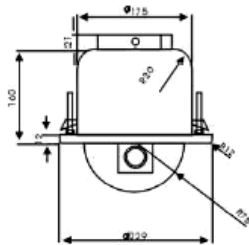

6 inch Speed Dome

CC620

1/6" Sony Super HAD Exview CCD Color Day & Night Speed Dome ideal for meeting needs of following moving people / objects and surveillance of pre-defined locations.

FEATURES AND CHARACTERISTICS

Uses High resolution 1/6 Sony Super HAD Exview CCD sensor with resolution of 480TVL (Color) / 520TVL (B/W) complete with Auto Iris and Auto Focus Lens for precise video image processing when viewing.

Optical Zoom of 25X and Digital Zoom of 12X (Total 300X Zoom)

High sensitivity of 0.1Lux in Color Mode and 0.01Lux in B/W Mode and high S/N Ratio for better video images in different environments

137 preset points in 360° Continuous Rotation function provides monitoring of targets more accurately and quickly just like the eye.

SPECIFICATION

	CC620
Image Sensor	1/6" Exview HAD CCD
Effective Pixels	752(H) x 1064(V) – PAL
Lens	25X, f=2.4 to 60mm (F1.6 to F2.7)
Digital Zoom	12X (300X with optional zoom)
Angle of View (H)	48°; 27°
Object Distance	35mm (wide end), 800mm (tele end)
Sync. System	Internal / External (V-Lock)
Min. Illumination	Color Mode: 0.1Lux / B/W Mode: 0.01Lux
S/N Ratio	More than 50dB
Electronic Shutter	Auto: 1/1 ~ 1/0,000sec./Manual
White Balance	Auto, ATW, indoor, outdoor, one push WB, manual WB
Gain	Auto / Manual (-3 to 28dB), 16 x 2dB step
AE Control	Auto, Manual, priority mode, bright, EV compensation, back light compensation
EV Compensation	-10.85 to 10.5dB
BLC	Auto / Manual
Cam. Operation Switch	Auto (Sensitive: H, L), On-Push AF, Zoom Trigger AF
Pan	360° continuous
Tilt	0° ~ 90°
Pan/Tilt Accuracy	±0.3°
Manual Pan/Tilt Speed	0.3° ~ 120°/sec
Preset Position	137 positions
Instant Flip	180°
Preset Recall Speed	150°/sec
Address Setting	1 ~ 64
Control Interface	RS-485
Cable Requirement	UL24AWG x 2C Twisted Pair (recommend)
Power	DC 6~12V / 2.7W (typical)
Weight (N.W / G.W)	2.9kg / 3.6kg (Indoor), 3.3kg / 4kg (Outdoor)
Dimension (W) x (H)mm	229 x 245 (Indoor), 214 x 238 (Outdoor)
Operating Temperature	-20°C ~ +50°C
Operating Humidity	0% ~ 90%
Certification	FCC, CE, IP66