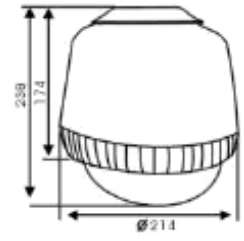

6 inch Speed Dome

CC620

1/6" Sony Super HAD Exview CCD Color Day & Night Speed Dome ideal for meeting needs of following moving people / objects and surveillance of pre-defined locations.

FEATURES AND CHARACTERISTICS

Uses High resolution 1/6 Sony Super HAD Exview CCD sensor with resolution of 480TVL (Color) / 520TVL (B/W) complete with Auto Iris and Auto Focus Lens for precise video image processing when viewing.

Optical Zoom of 25X and Digital Zoom of 12X (Total 300X Zoom)

SPECIFICATION

	CC620
Image Sensor	1/6" Exview HAD CCD
Effective Pixels	752(H) x 1064(V) – PAL
Lens	25X, f=2.4 to 60mm (F1.6 to F2.7)
Digital Zoom	12X (300X with optional zoom)
Angle of View (H)	48°; 27°
Object Distance	35mm (wide end), 800mm (tele end)
Sync. System	Internal / External (V-Lock)
Min. Illumination	Color Mode: 0.1Lux / B/W Mode: 0.01Lux
S/N Ratio	More than 50dB
Electronic Shutter	Auto: 1/1 ~ 1/0,000sec./Manual
White Balance	Auto, ATW, indoor, outdoor, one push WB, manual WB
Gain	Auto / Manual (-3 to 28dB), 16 x 2dB step
AE Control	Auto, Manual, priority mode, bright, EV compensation, back light compensation
EV Compensation	-10.85 to 10.5dB
BLC	Auto / Manual
Cam. Operation Switch	Auto (Sensitive: H, L), On-Push AF, Zoom Trigger AF
Pan	360° continuous
Tilt	0° ~ 90°
Pan/Tilt Accuracy	±0.3°
Manual Pan/Tilt Speed	0.3° ~ 120°/sec
Preset Position	137 positions
Instant Flip	180°
Preset Recall Speed	150°/sec
Address Setting	1 ~ 64
Control Interface	RS-485
Cable Requirement	UL24AWG x 2C Twisted Pair (recommend)
Power	DC 6~12V / 2.7W (typical)
Weight (N.W / G.W)	2.9kg / 3.6kg (Indoor), 3.3kg / 4kg (Outdoor)
Dimension (W) x (H)mm	229 x 245 (Indoor), 214 x 238 (Outdoor)
Operating Temperature	-20°C ~ +50°C
Operating Humidity	0% ~ 90%
Certification	FCC, CE, IP66