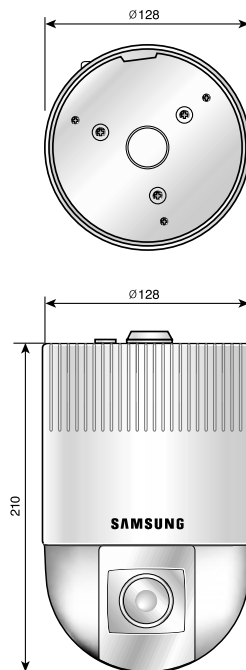

Dimensions